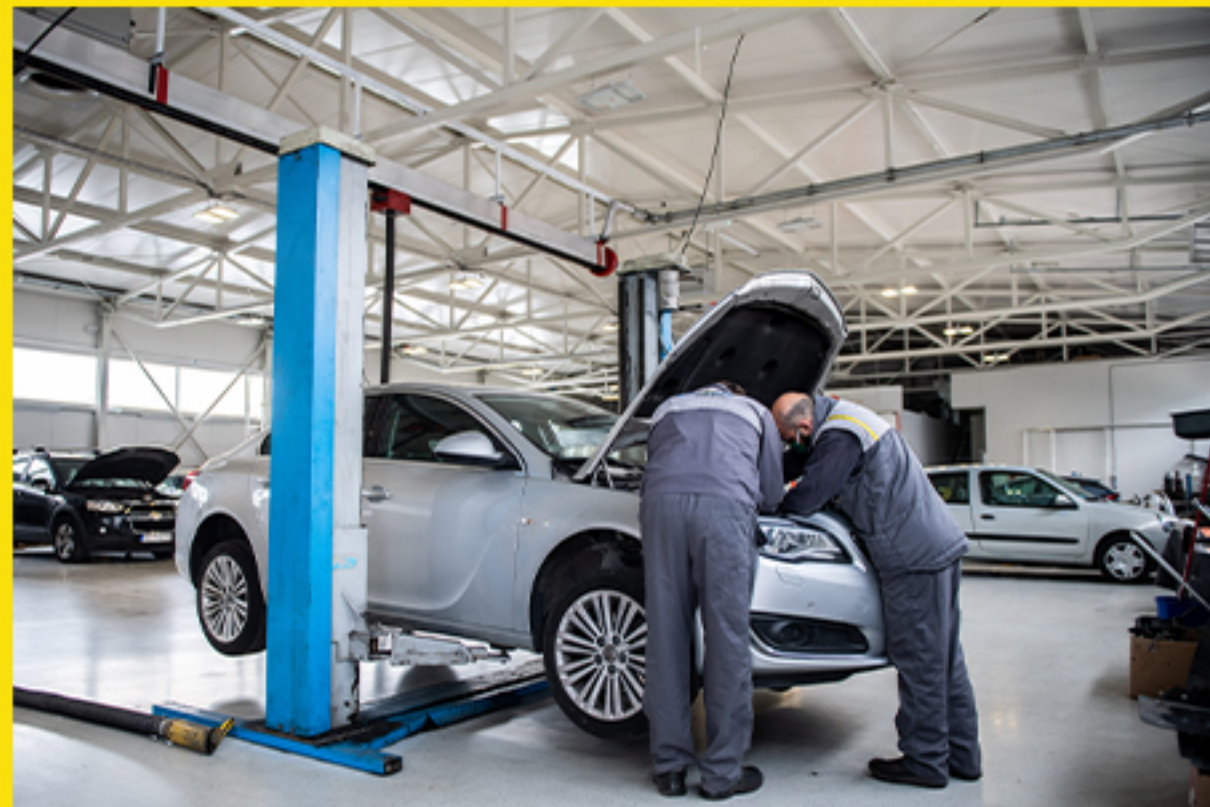

Beoauto Facility